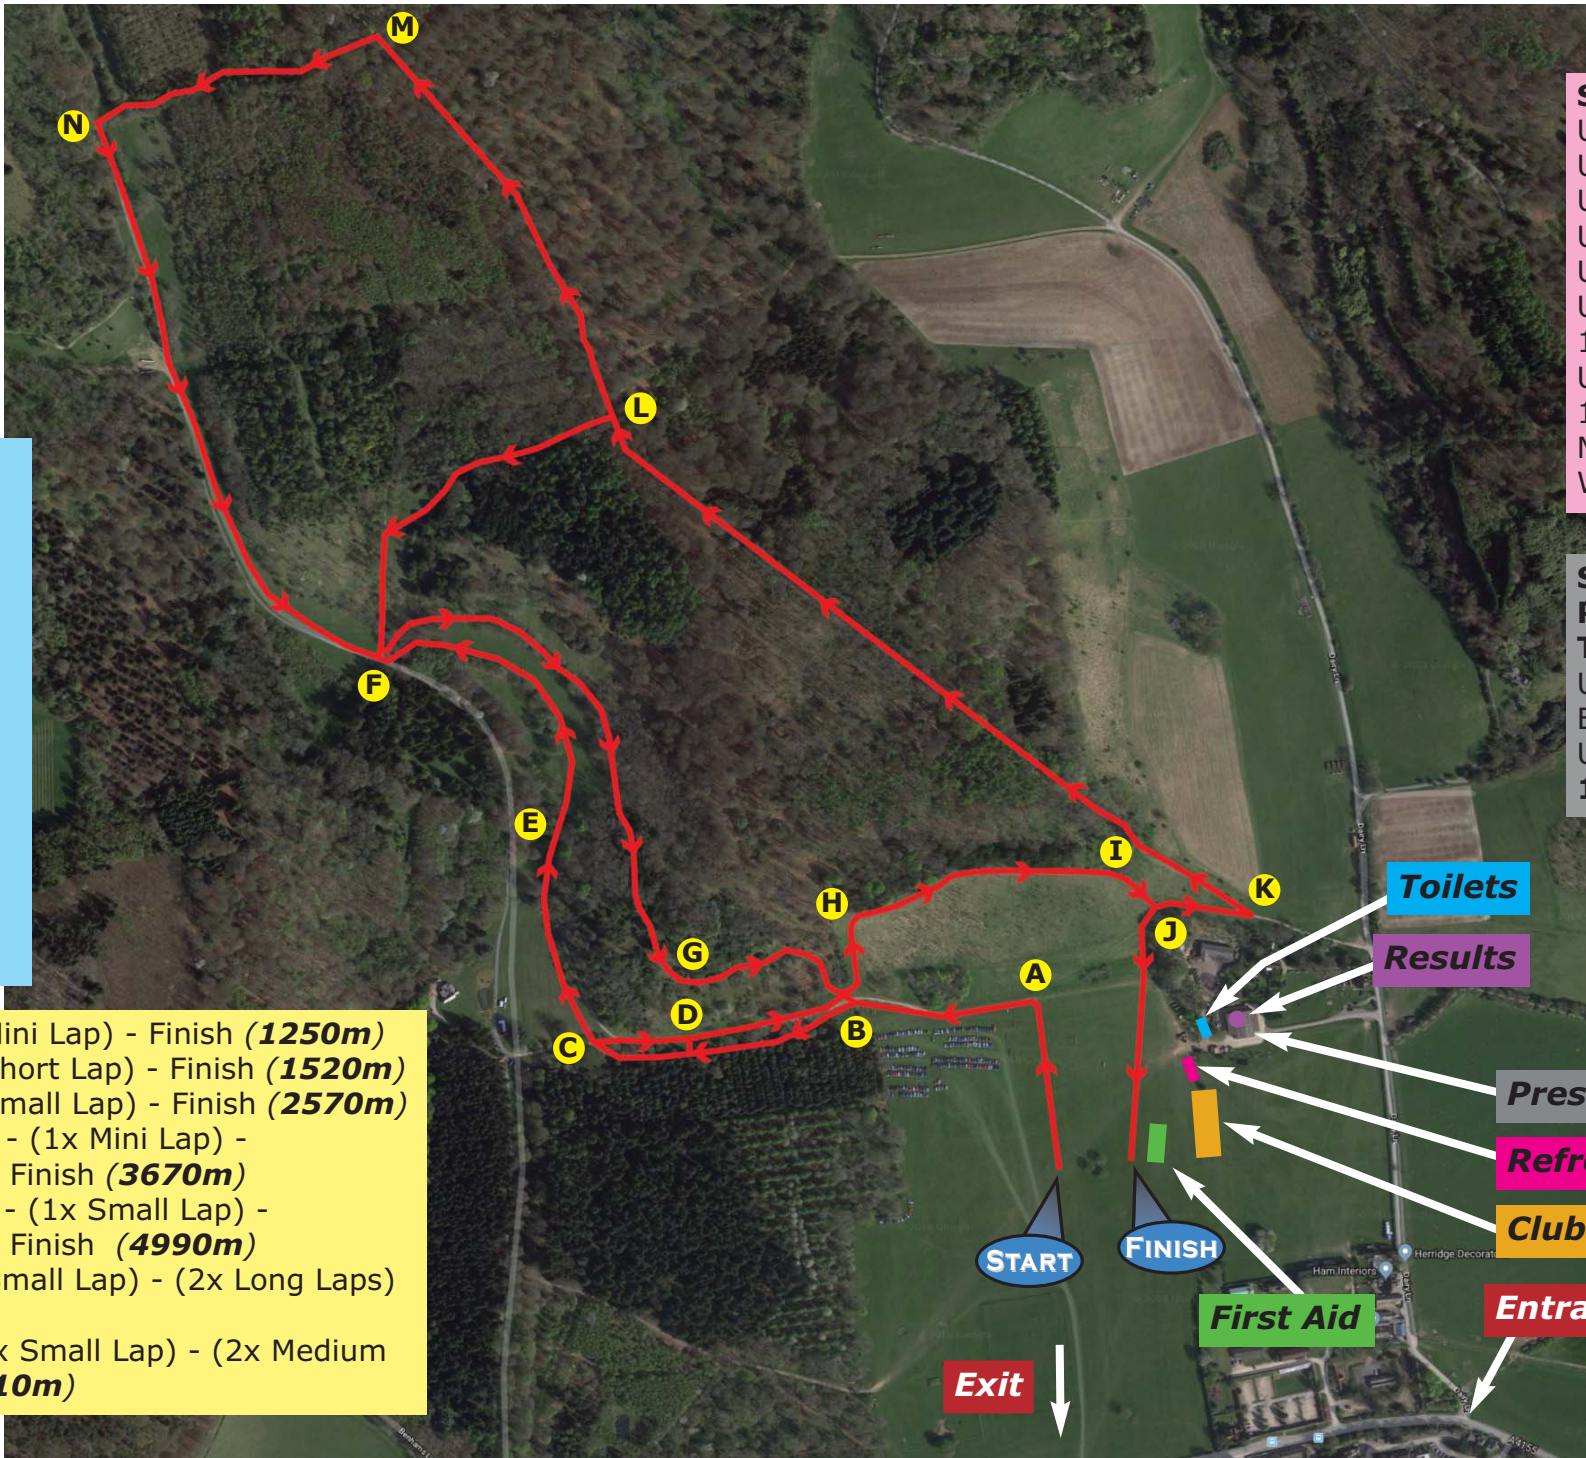

2018-19 OXL Round 5 - Henley Showground Venue & Course Map

- Mini Lap:**
A - B - D - B - H - I - J
- Short Lap:**
A - B - C - D - B - H - I - J
- Small Lap:**
A - B - C - E - F - G - B - H - I - J
- Medium Lap:**
K - L - F - G - B - H - I - J
- Long Lap:**
K - L - M - N - F - G - B - H - I - J

U09: Start - (1x Mini Lap) - Finish (**1250m**)
U11: Start - (1x Short Lap) - Finish (**1520m**)
U13: Start - (1x Small Lap) - Finish (**2570m**)
U15/U17G: Start - (1x Mini Lap) - (1x Medium Lap) - Finish (**3670m**)
U15/U17B: Start - (1x Small Lap) - (1x Medium Lap) - Finish (**4990m**)
Men: Start - (1x Small Lap) - (2x Long Laps) - Finish (**9530m**)
Ladies: Start - (1x Small Lap) - (2x Medium Laps) - Finish (**7410m**)

Toilets

Results

Presentations

Refreshments

Club Tents

Entrance

START

FINISH

Exit

First Aid